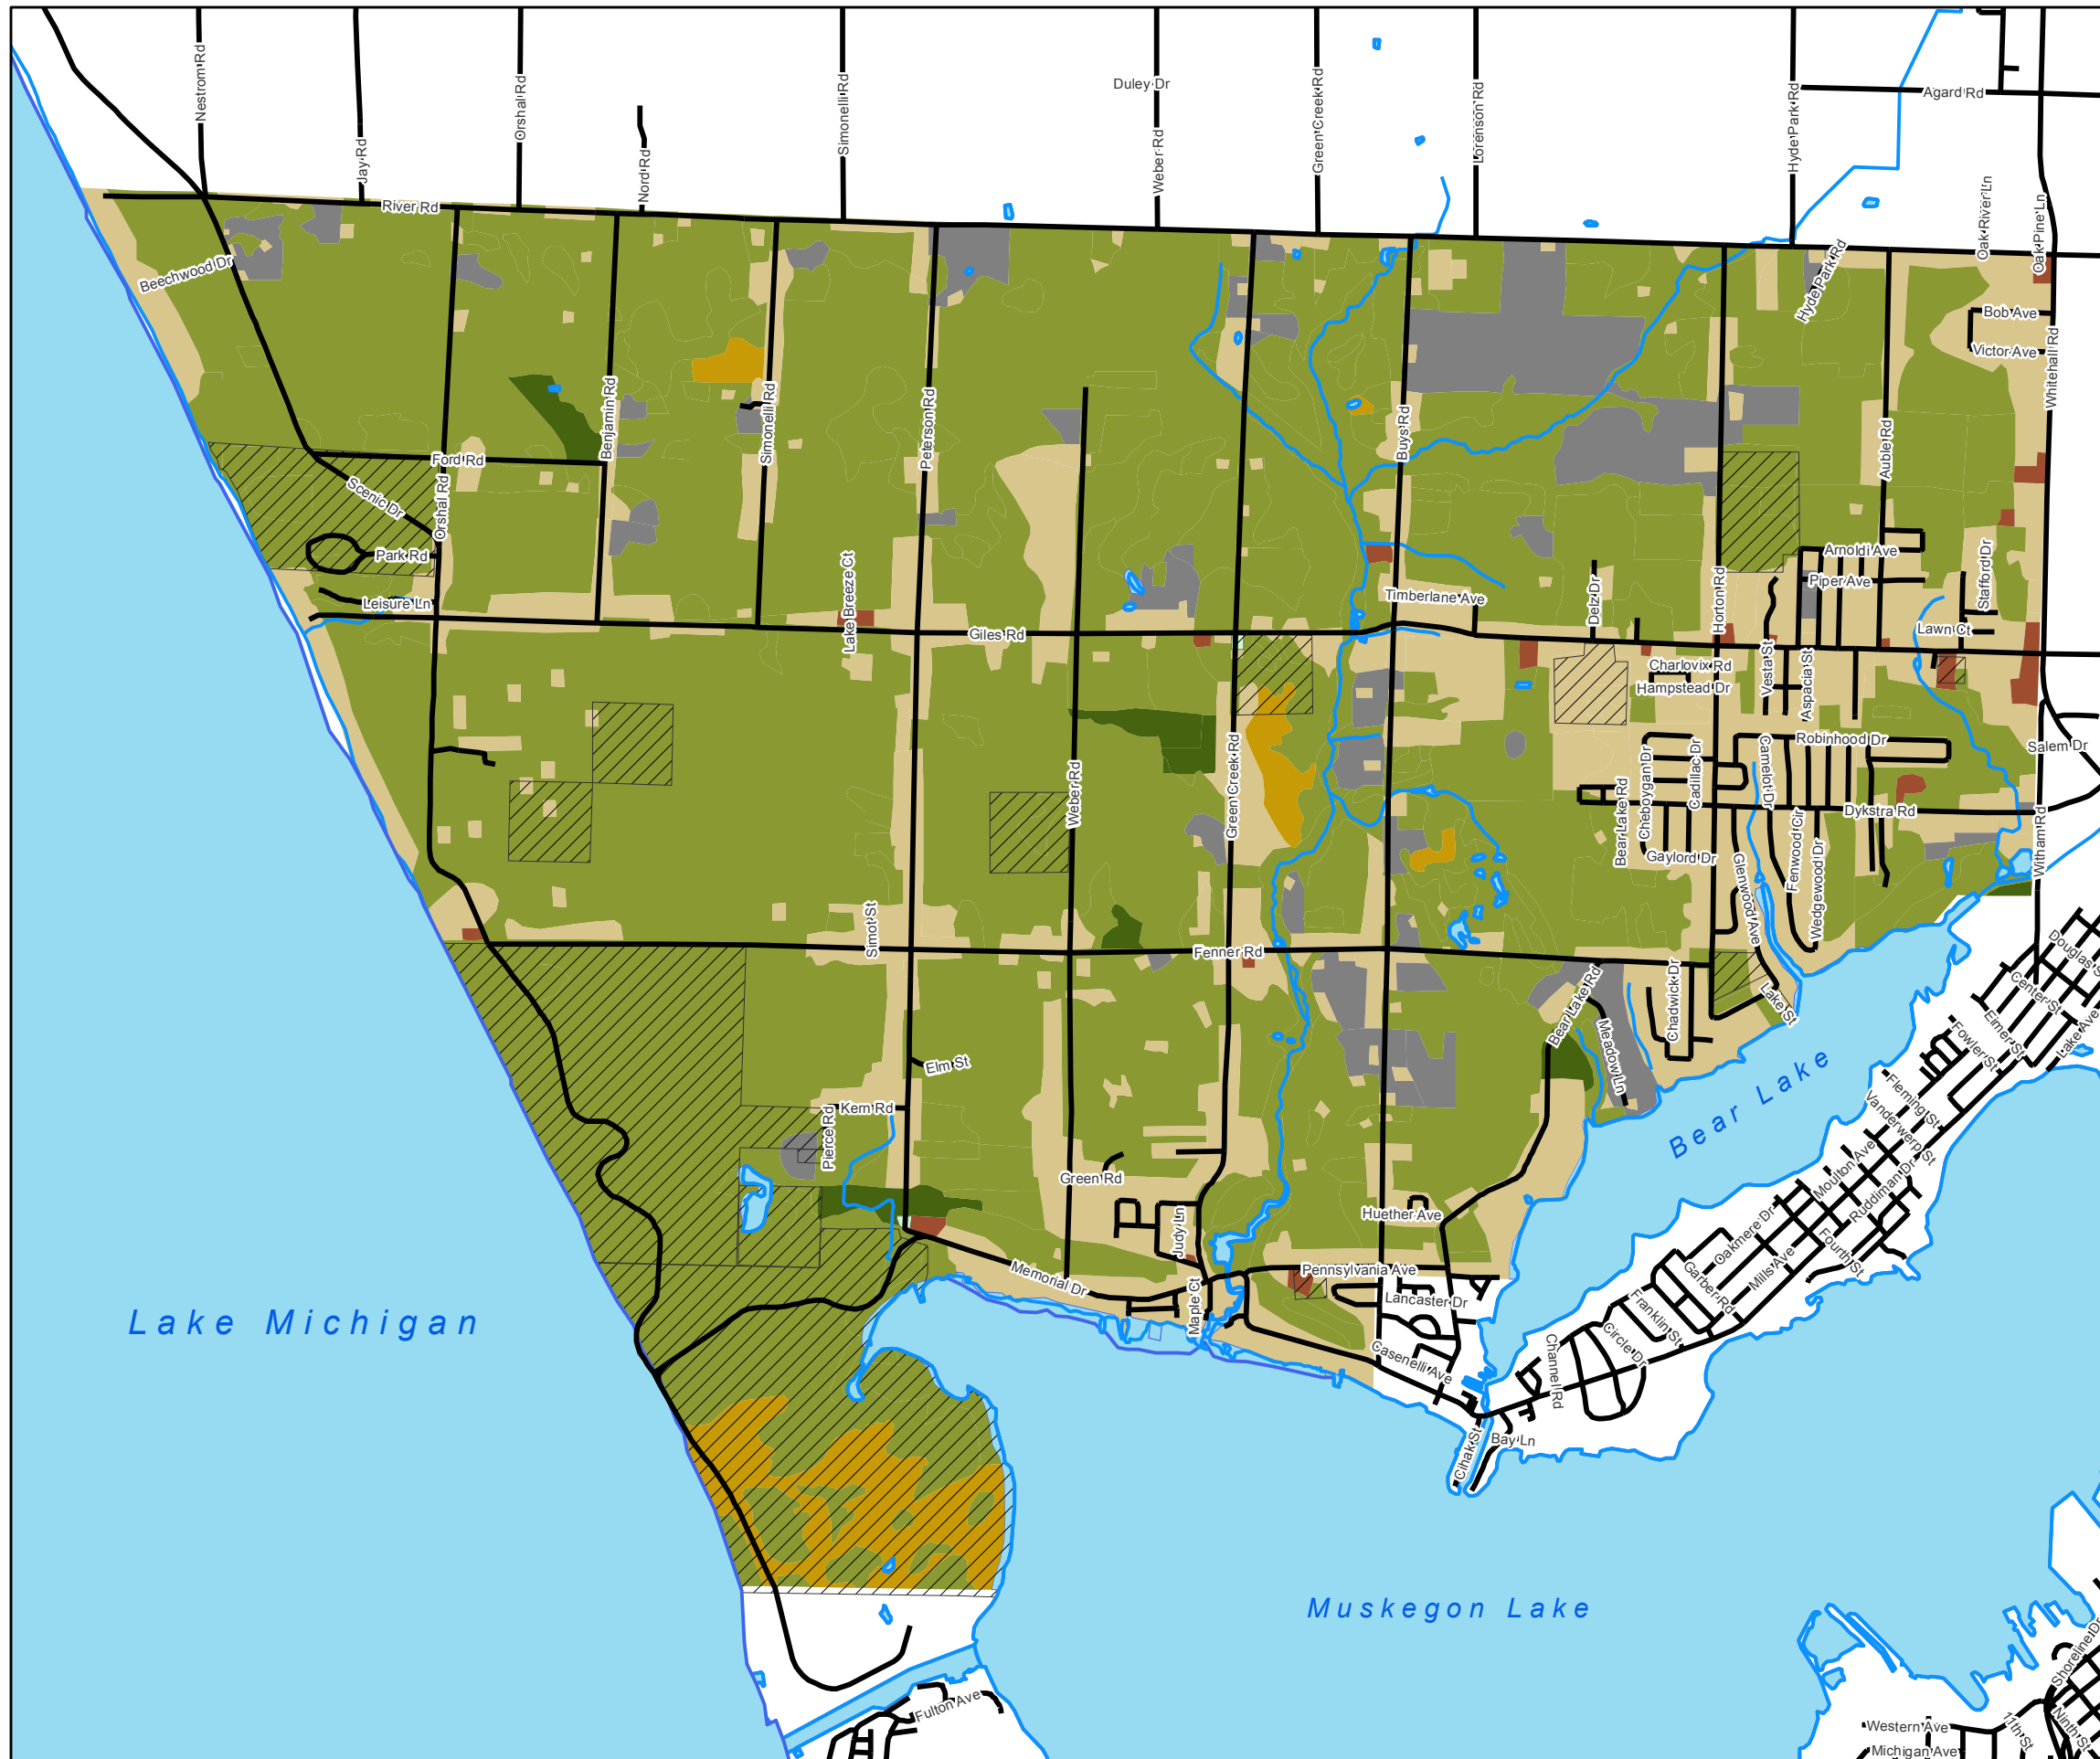

Laketon Township

Muskegon County, Michigan

Existing Land Use

Legend

-  Agricultural
-  Commercial
-  Forestland
-  Single Family Residential
-  Sand Dune
-  Vacant
-  Water
-  Public

Source:
Michigan DNR
Muskegon County