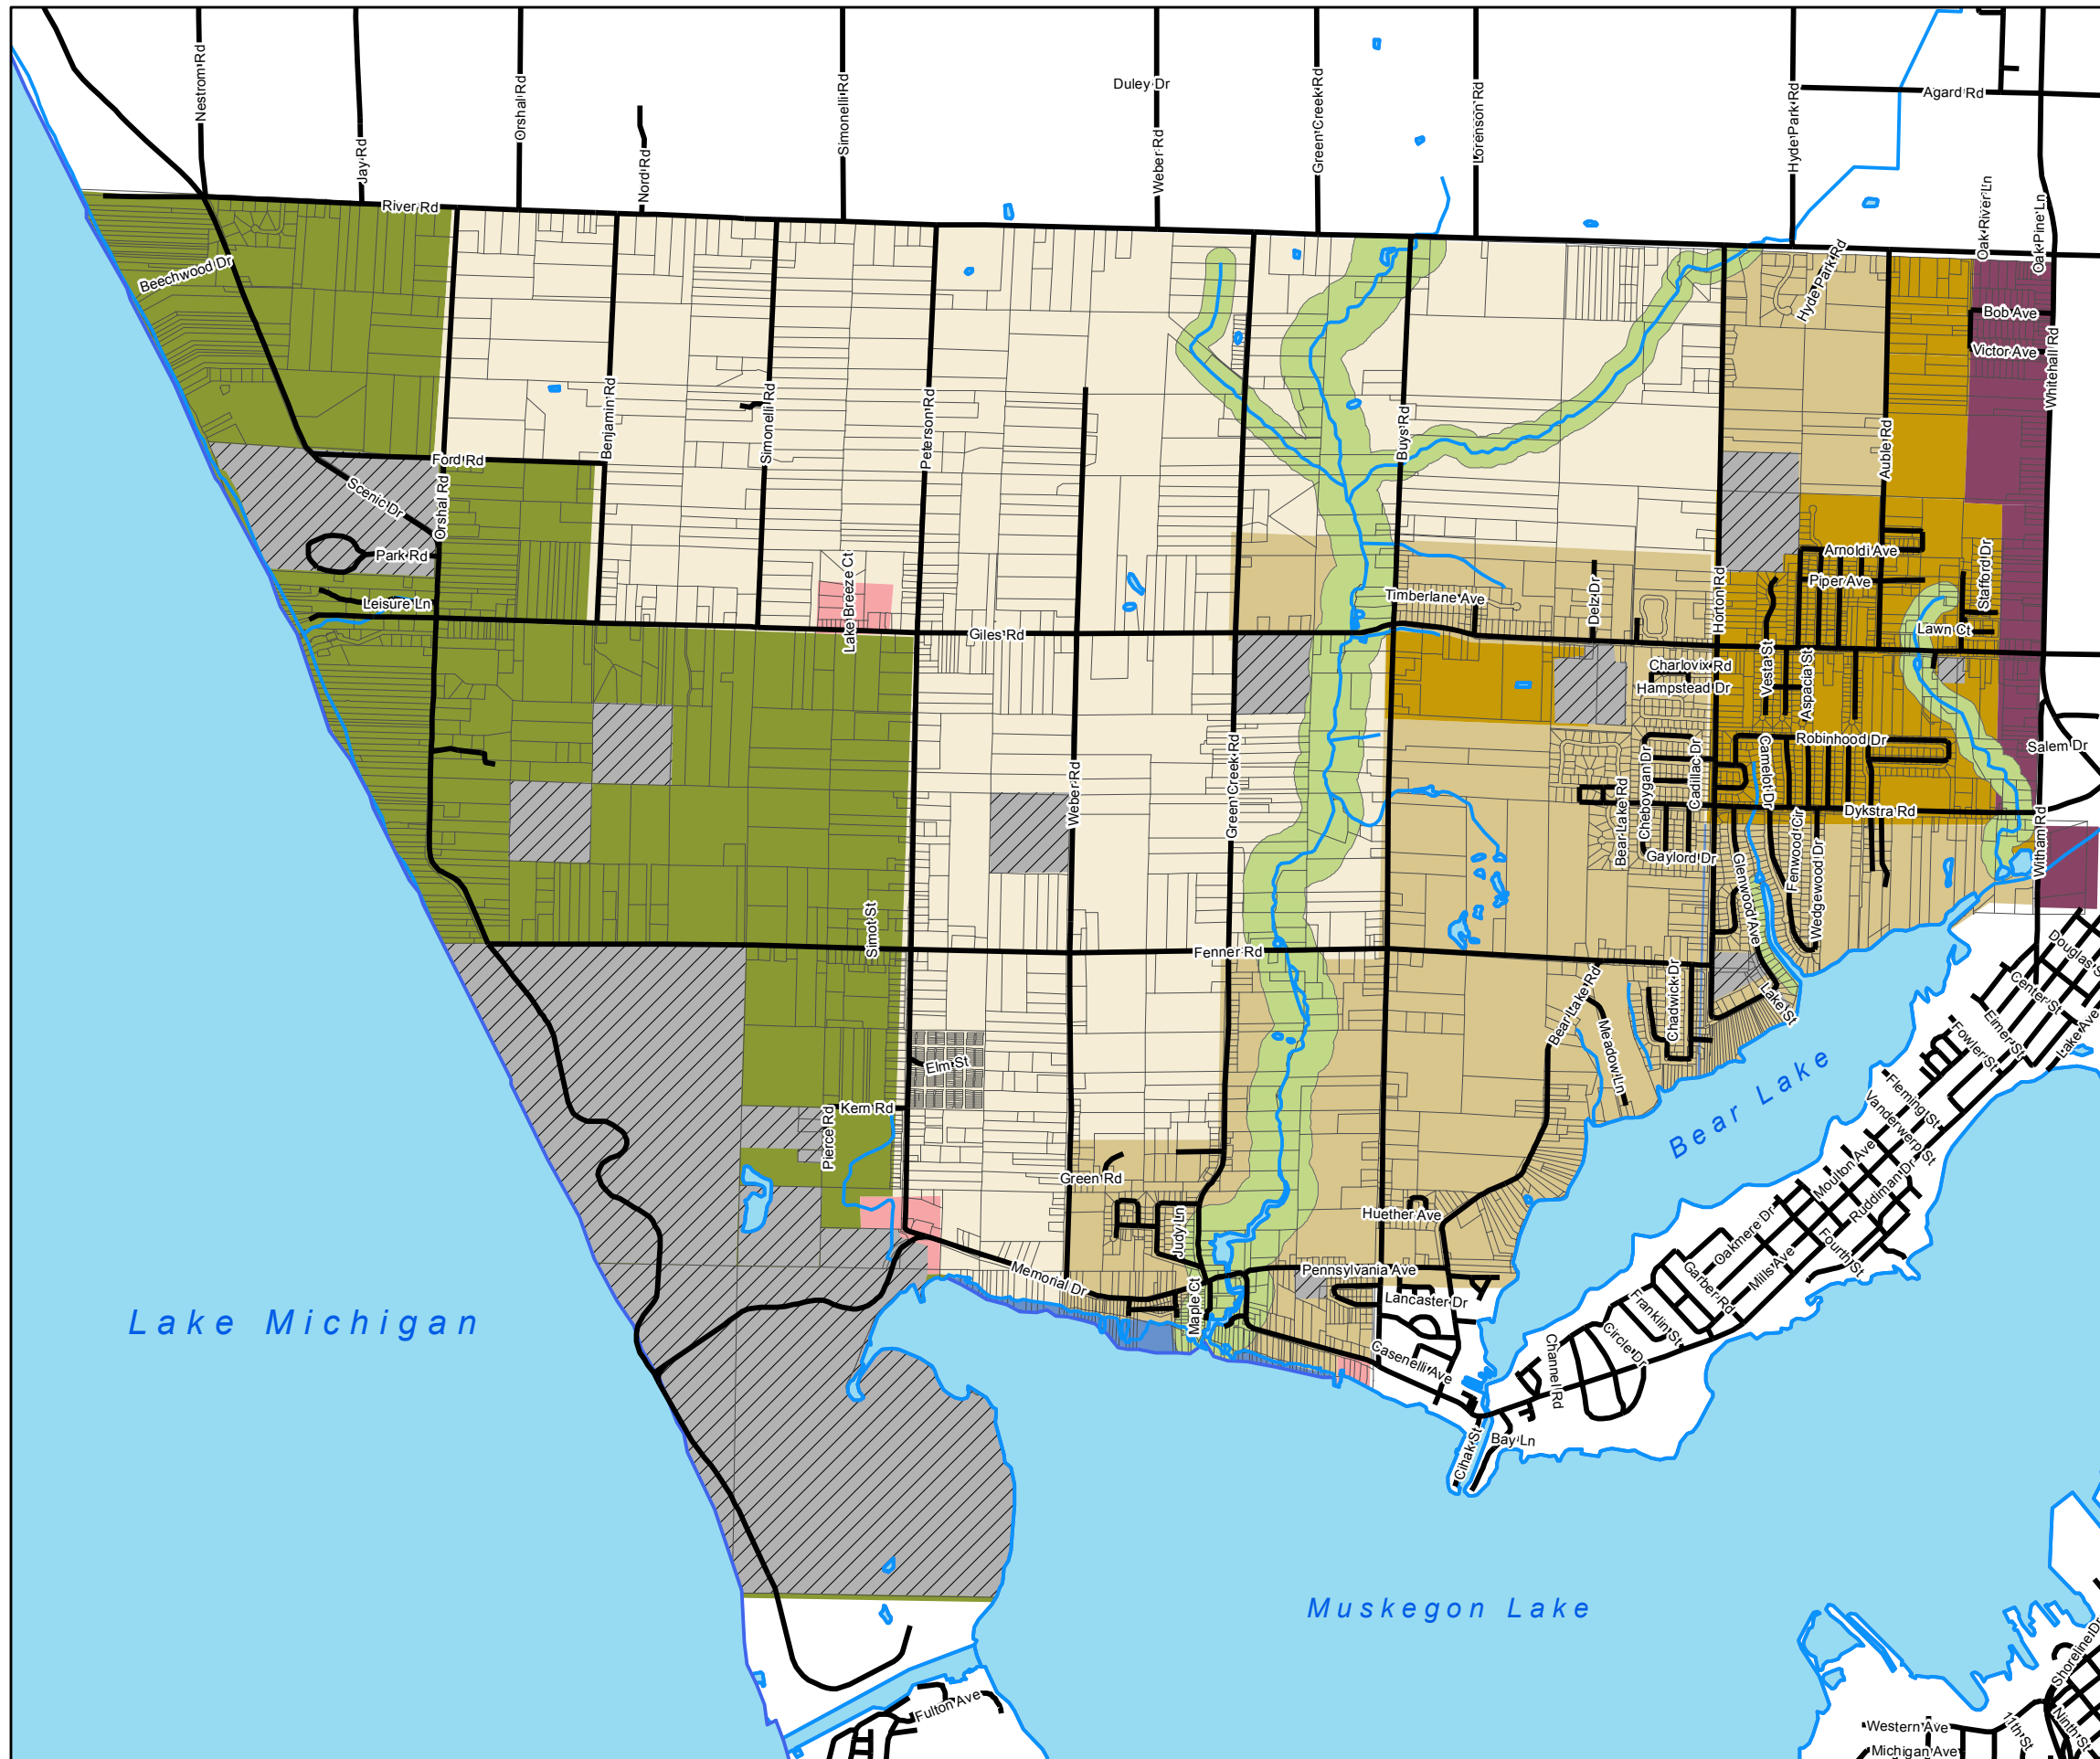

Laketon Township Muskegon County, Michigan

Future Land Use

Legend

- ER - Estate Residential
- LDR - Low Density Residential
- SFR - Single Family Residential
- MDR - Mixed Density Residential
- RDR - Roadside Retail and Service
- OSR - Mixed Use Office/Service/Residential
- FP - Floodplain
- CC - Conservation Corridor
- Public

Source:
Michigan DNR
Muskegon County